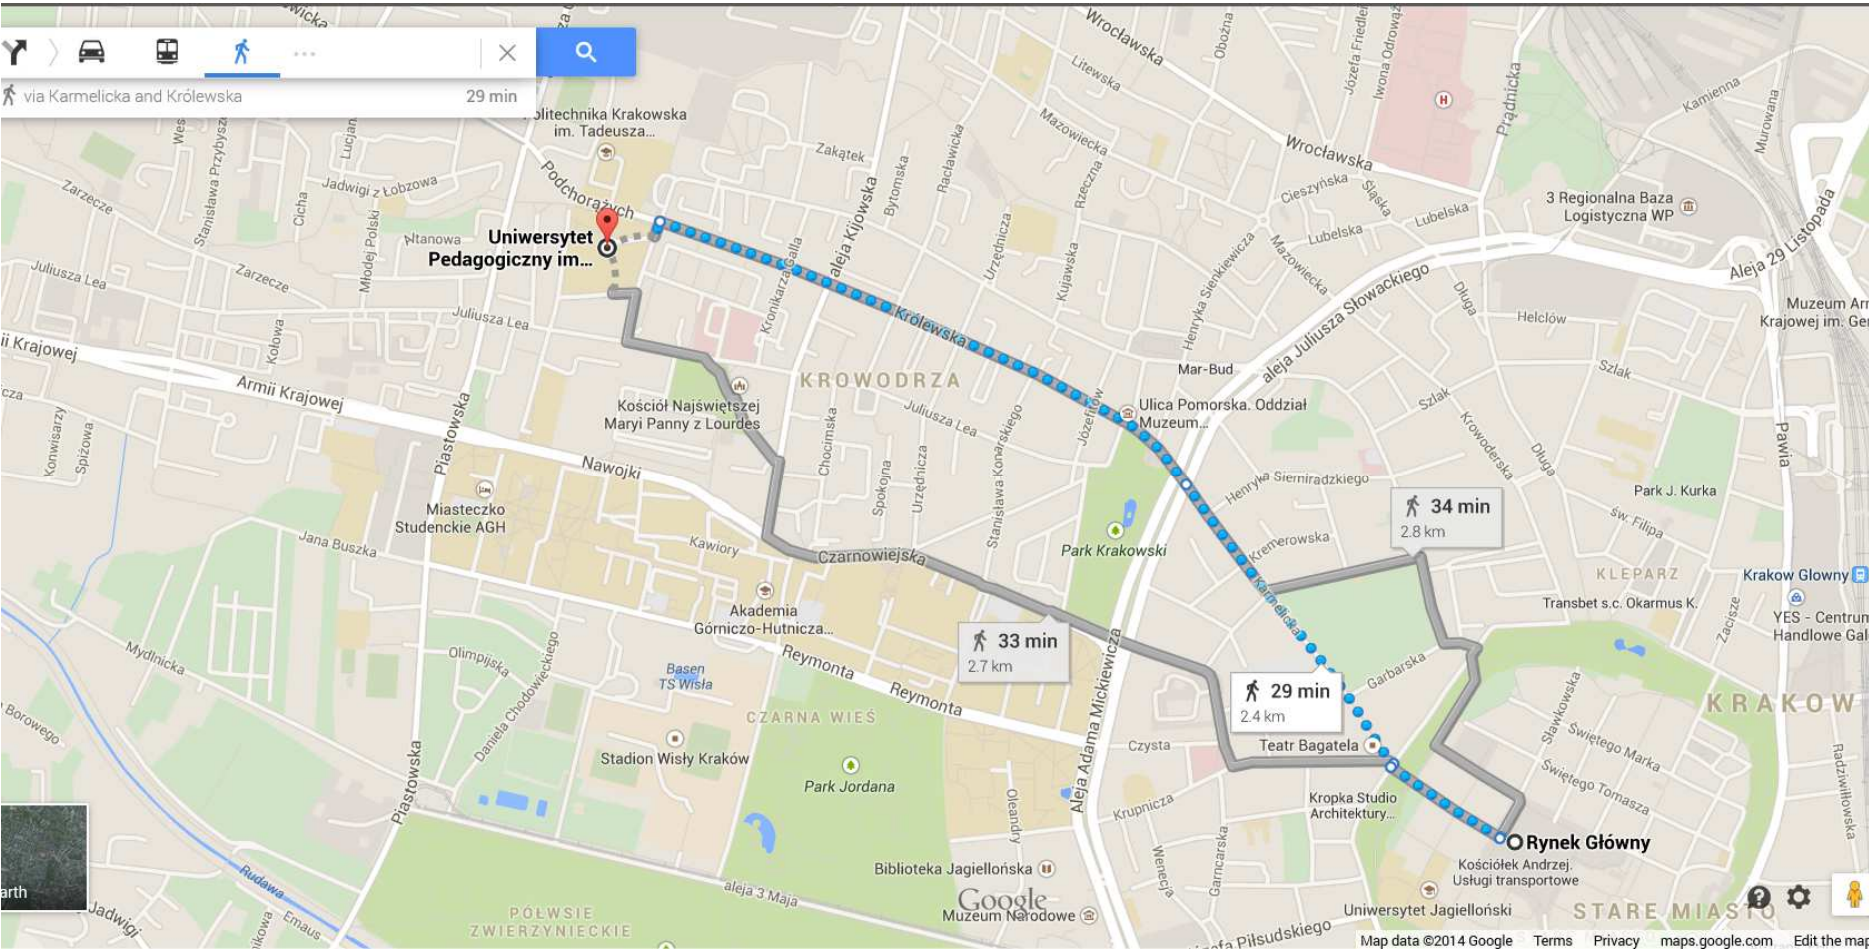

To get to the Pedagogical University (PUC) from the main Railway station and/or from Rynek you can take any tram to the direction “Bronowice” or “Bronowice Małe” (e.g. tram 4, 8, 13, 14, 24) and get out at the tram stop “Uniwersytet Pedagogiczny”.

One can also walk from Rynek to PUC, via Kamelicka and Krolewska str. The distance is ~2.5km

The hotels close to the Pedagogical University (PUC) - the colloquium venue:

The colloquium venue: lecture hall 110N and 102N, in the new building of PUC, the main entrance at Chmiela street

from hotel Novotel and Ibis, hostel ACH and Piast

from hotel Polonez, hostel Bydgoska and Nawojka