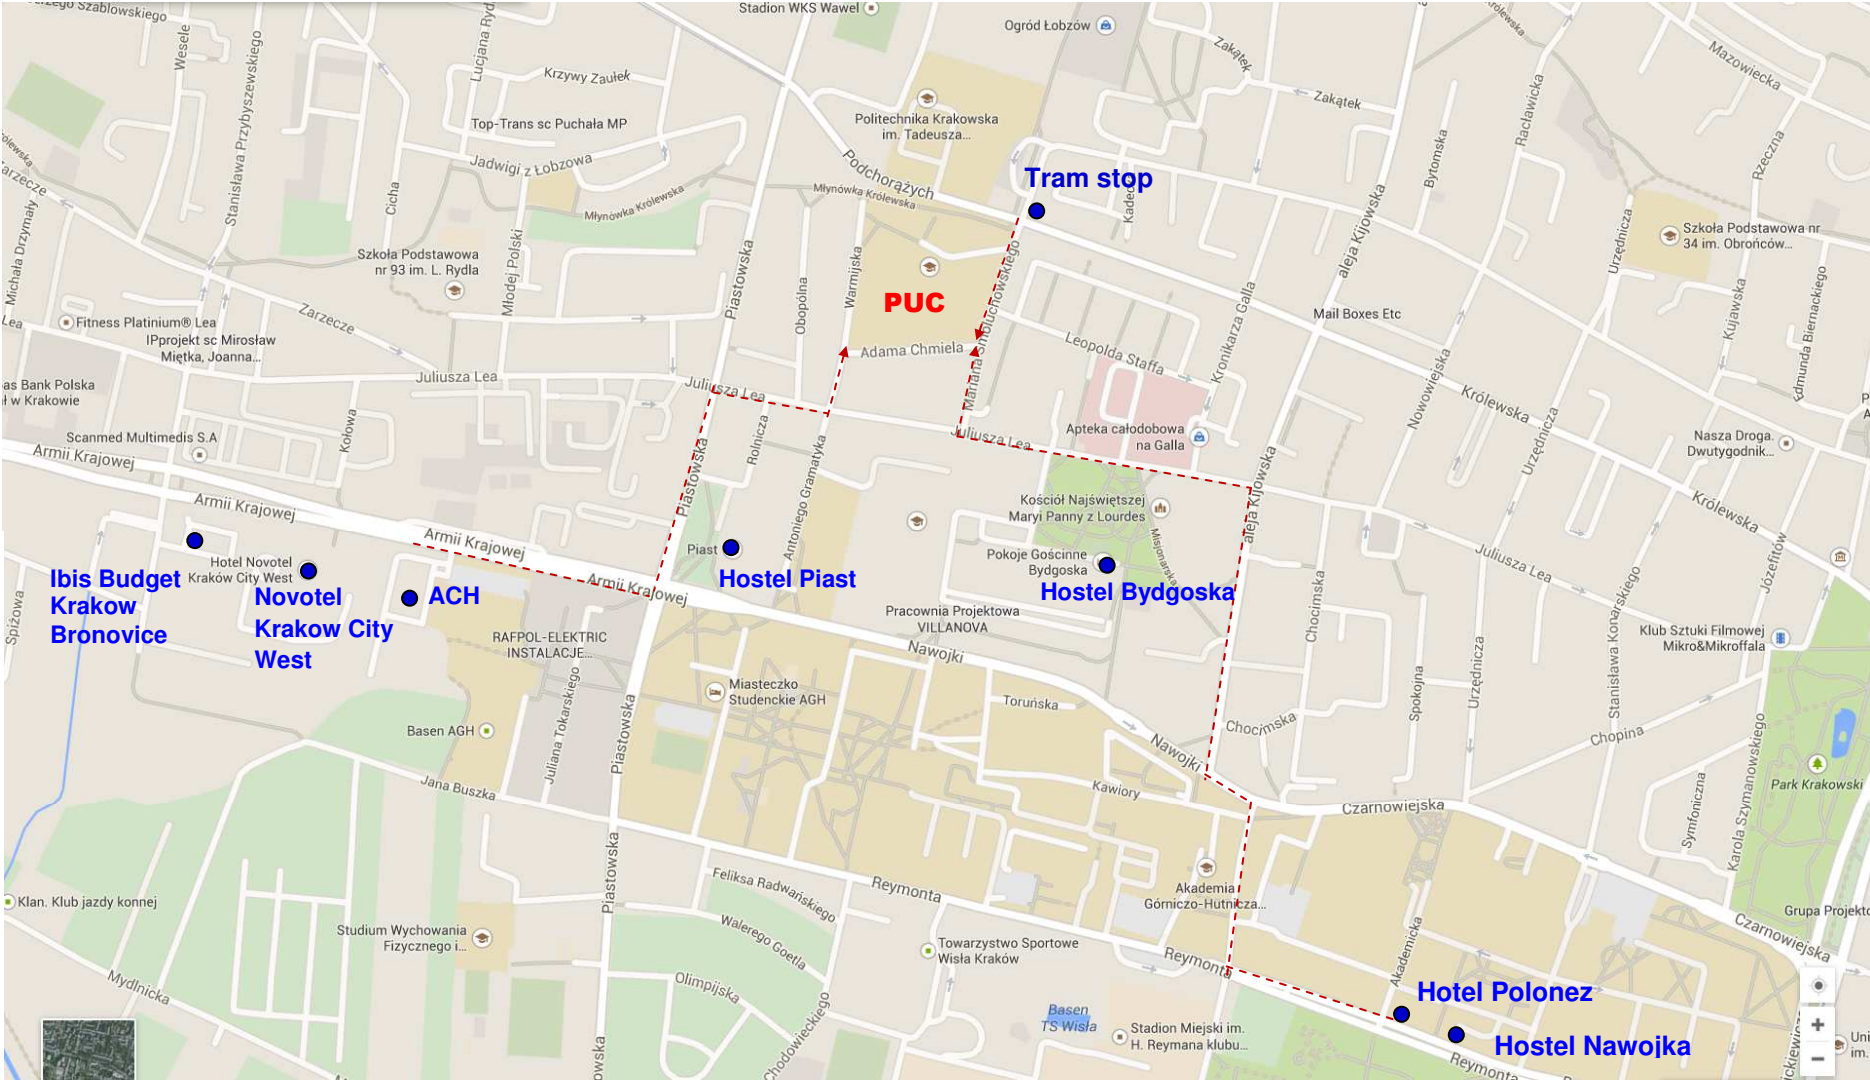

To get to the Pedagogical University (PUC) from the main Railway station and/or from Rynek you can take any tram to the direction “Bronowice” or “Bronowice Małe” (e.g. tram 4, 8, 13, 14, 24) and get out at the tram stop “Uniwersytet Pedagogiczny”.

One can also walk from Rynek to PUC, via Kamelicka and Krolewska str. The distance is ~2.5km

The hotels close to the Pedagogical University (PUC) - the colloquium venue:

The colloquium venue: lecture hall 110N and 102N, in the new building of PUC, the main entrance at Chmiela street

from hotel Novotel and Ibis, hostel ACH and Piast

from hotel Polonez, hostel Bydgoska and Nawojka