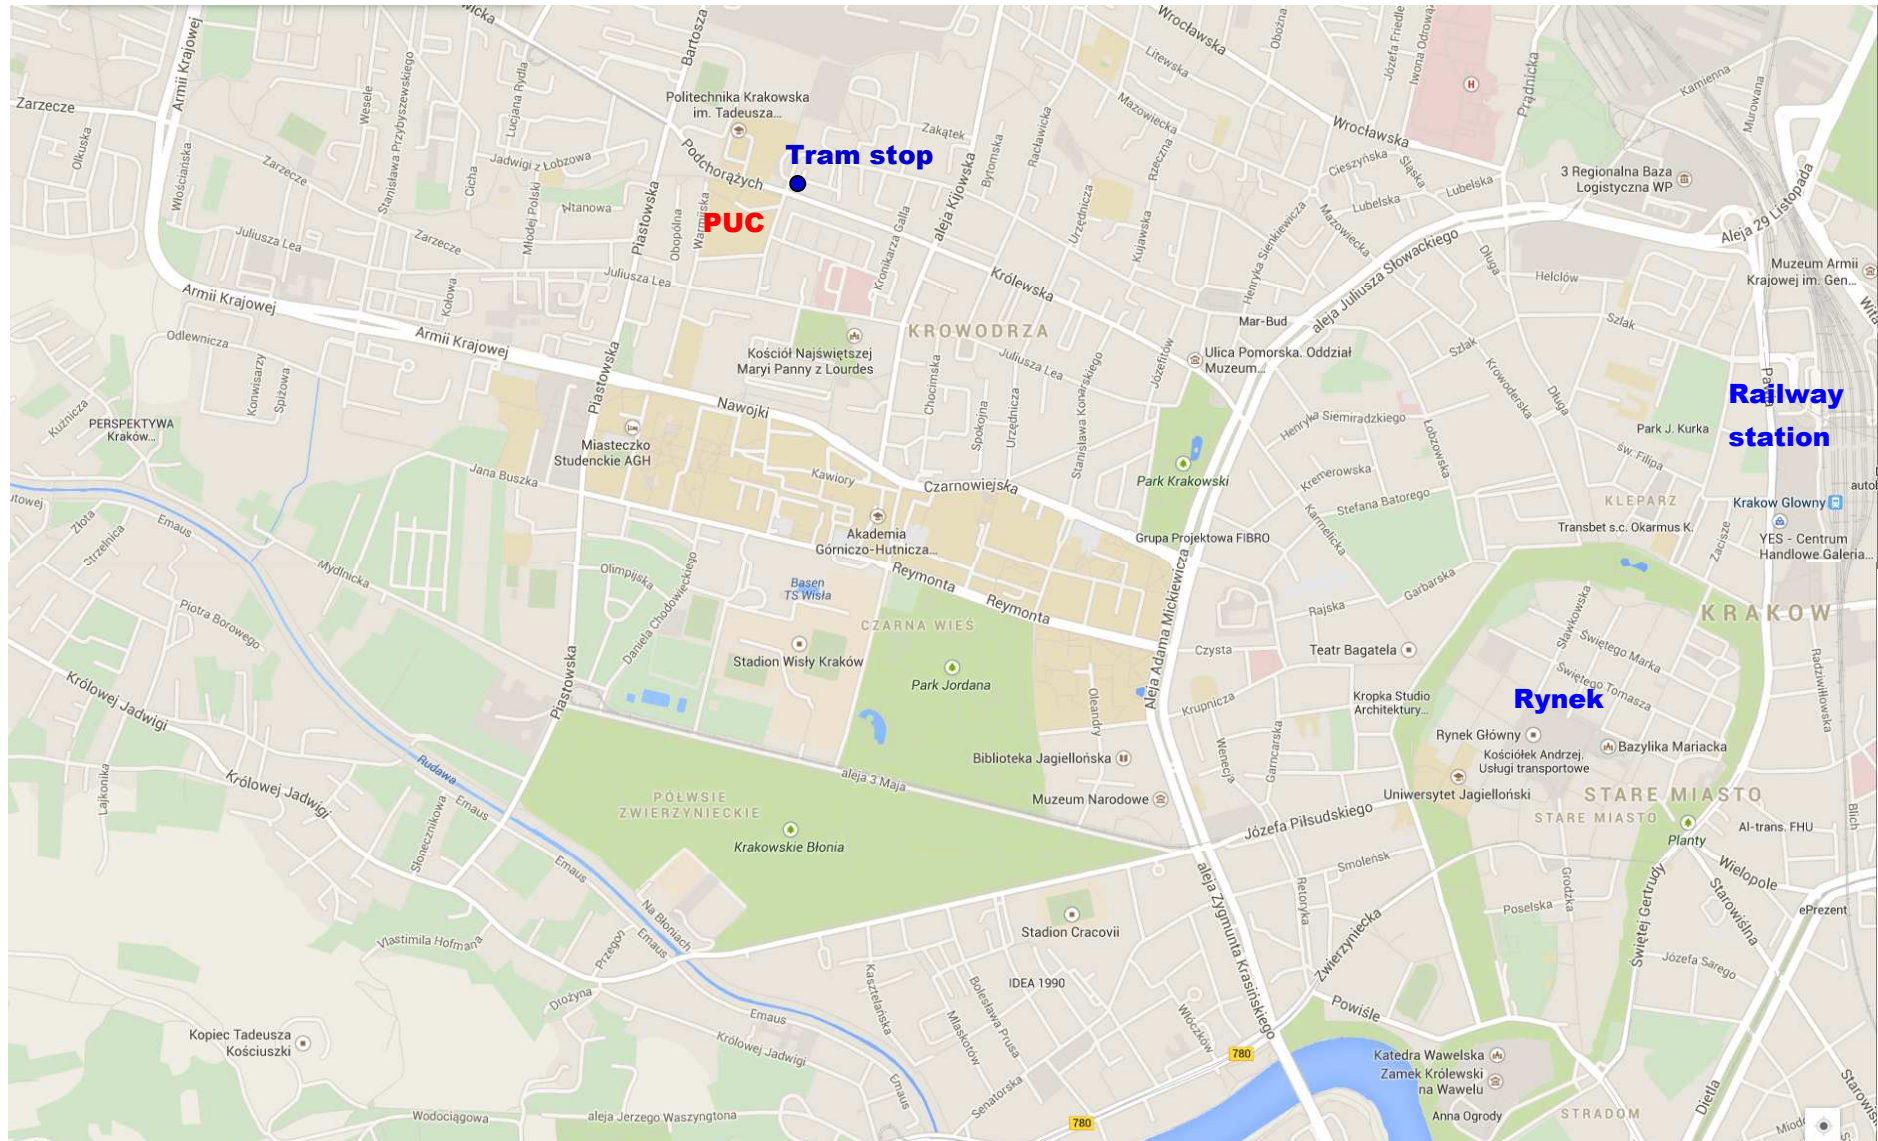

To get to the Pedagogical University (PUC) from the main Railway station and/or from Rynek you can take any tram to the direction “Bronowice” or “Bronowice Małe” (e.g. tram 4, 8, 13, 14, 24) and get out at the tram stop “Uniwersytet Pedagogiczny”.

One can also walk from Rynek to PUC, via Kamelicka and Krolewska str. The distance is ~2.5km

The hotels close to the Pedagogical University (PUC) - the colloquium venue:

The colloquium venue: lecture hall 110N and 102N, in the new building of PUC, the main entrance at Chmiela street

from hotel Novotel and Ibis, hostel ACH and Piast

from hotel Polonez, hostel Bydgoska and Nawojka